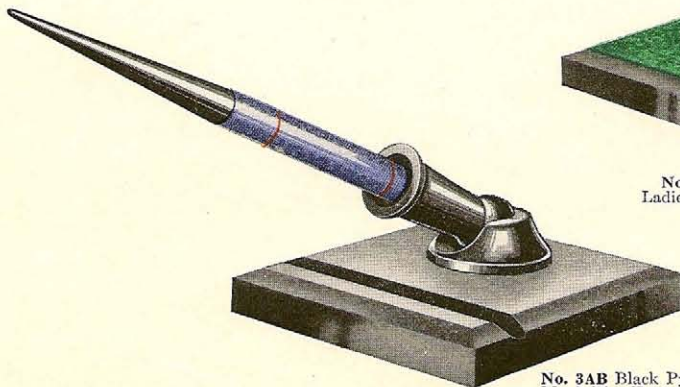

No. 3AB Black Pyroxylin Base
Men's Blue Endura Pen $10.00

The Conklin Pen Co., Toledo, Ohio